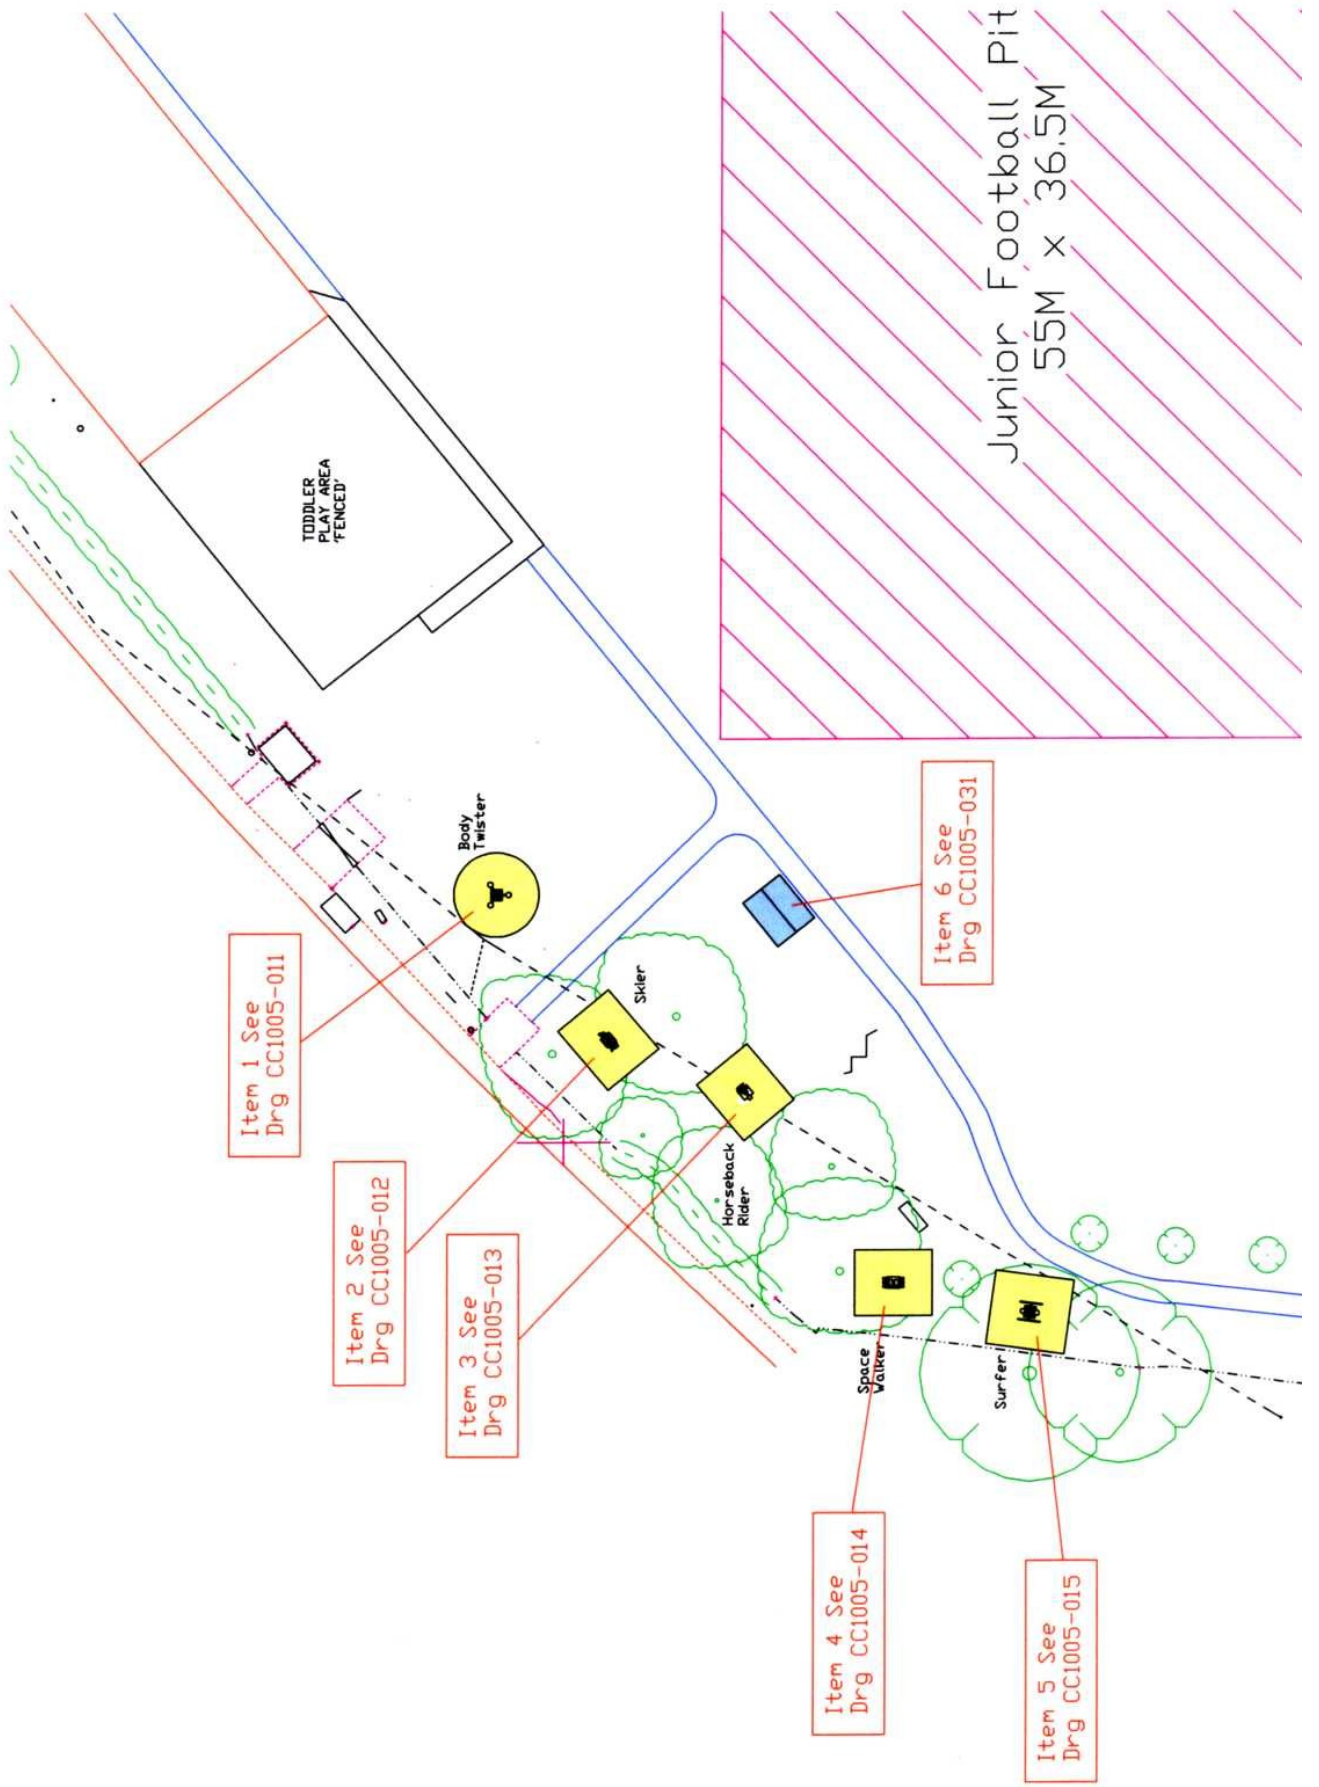

**Notes:**

Tree are generally as shown in 2004 survey  
Some have been removed and some planted,  
these will be noted on next full survey.

Football pitches - The junior pitch is shown in  
in it's most Westerly position  
The senior pitch is shown in it's last surveyed  
position. Again this is not fixed.

Drawn By AK	Checked By JS	Date 10/05/10	Scale 1:1000
C&C VHM Sheppey Project Field Layout		AKS	
		CC1005-001	Revision A Sheet 1/1

Item 1 See  
Drg CC1005-011

Item 2 See  
Drg CC1005-012

Item 3 See  
Drg CC1005-013

Item 4 See  
Drg CC1005-014

Item 5 See  
Drg CC1005-015

Item 6 See  
Drg CC1005-031

Junior Football Pit  
55M x 36.5M